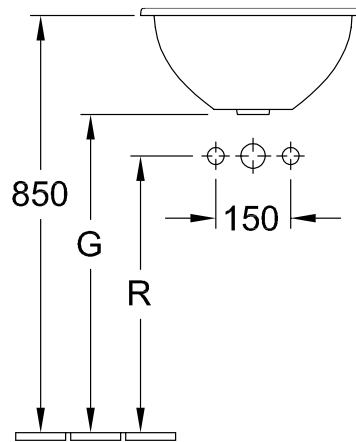

BUILT-IN WASHBASIN LOOP & FRIENDS

PRODUCT INFORMATION

1 . POSITION

Model	614045
Collection	Loop & Friends
PROJECTS	■ DESIGN
Width	450 mm
Weight	10,3 kg
description	outside surface glazed Sanitary porcelain Also available in CeramicPlus incl. template, incl. extended ball rod for pop-up waste
Tap fitting / Tap hole remark	without tap hole area
Overflow remark	with overflow
material	Sanitary porcelain
Specification texts	Loop & Friends; Built-in washbasin; Sanitary porcelain; Size: Diameter: 450 mm; Round; outside surface glazed; without tap hole area; with overflow; incl. template, incl. extended ball rod for pop-up waste

	A	C	G	K	R
6140 51	535	440	630	267	510
6141 51	535	440	630	267	510
6140 45	450	380	660	225	540
6141 45	450	380	660	225	540
6140 39	390	330	680	195	560
6141 39	390	330	680	195	560
6140 34	345	280	695	170	575
6141 34	345	280	695	170	575