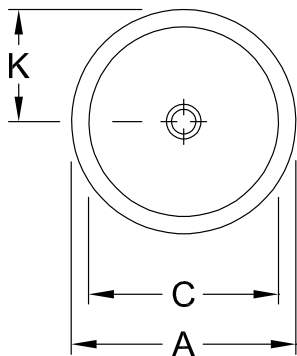

BUILT-IN WASHBASIN LOOP & FRIENDS

PRODUCT INFORMATION

1 . POSITION

Model	614045
Collection	Loop & Friends
PROJECTS	■ DESIGN
Width	450 mm
Weight	10,3 kg
description	outside surface glazed Sanitary porcelain Also available in CeramicPlus incl. template, incl. extended ball rod for pop-up waste
Tap fitting / Tap hole remark	without tap hole area
Overflow remark	with overflow
material	Sanitary porcelain
Specification texts	Loop & Friends; Built-in washbasin; Sanitary porcelain; Size: Diameter: 450 mm; Round; outside surface glazed; without tap hole area; with overflow; incl. template, incl. extended ball rod for pop-up waste

	A	C	G	K	R
6140 51	535	440	630	267	510
6141 51	535	440	630	267	510
6140 45	450	380	660	225	540
6141 45	450	380	660	225	540
6140 39	390	330	680	195	560
6141 39	390	330	680	195	560
6140 34	345	280	695	170	575
6141 34	345	280	695	170	575